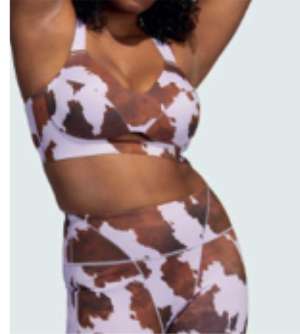

JOIMA

— DANCE COLLECTION

PRENDAS

MOODBOARD

902155

JACKET

- CLEAR SKY 14-4123 TCX
- BLACK
- ADVENTURINE 19-5421 TCX

310T WRIKGLING
100% NYLON
RIB 1X1

902156

CARGO PANTS

- CLEAR SKY 14-4123 TCX
- BLACK
- ADVENTURINE 19-5421 TCX

310T WRIKGLING
100% NYLON

902157

CROP HOODIE

-  SURF SPRAY 14-4807 TCX
-  BLACK
-  CORONET BLUE 18-3922 TCX
-  WHITECAP GREY 12-0304 TCX

Ribbed cuffs
→

TERRY
(80% COTTON+20%POLYESTER)
RIB 1X1

-  902157.434
-  902157.100
-  902157.008
-  902157.745

902158

WIDE PANTS

-  SURF SPRAY 14-4807 TCX
-  BLACK
-  CORONET BLUE 18-3922 TCX

TERRY
(80% COTTON+20%POLYESTER)