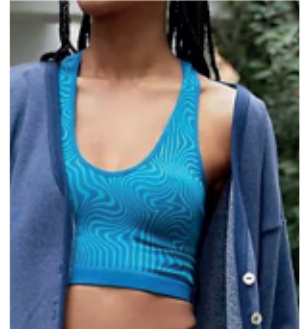

JOIMA

— DANCE COLLECTION

PRENDAS

MOODBOARD

902155

JACKET

- CLEAR SKY 14-4123 TCX
- BLACK
- ADVENTURINE 19-5421 TCX

310T WRIKGLING
100% NYLON
RIB 1X1

902156

CARGO PANTS

- CLEAR SKY 14-4123 TCX
- BLACK
- ADVENTURINE 19-5421 TCX

310T WRIKGLING
100% NYLON

902157

CROP HOODIE

-  SURF SPRAY 14-4807 TCX
-  BLACK
-  CORONET BLUE 18-3922 TCX
-  WHITECAP GREY 12-0304 TCX

Ribbed cuffs
→

TERRY
(80% COTTON+20%POLYESTER)
RIB 1X1

-  902157.434
-  902157.100
-  902157.008
-  902157.745

902158

WIDE PANTS

-  SURF SPRAY 14-4807 TCX
-  BLACK
-  CORONET BLUE 18-3922 TCX

TERRY
(80% COTTON+20%POLYESTER)